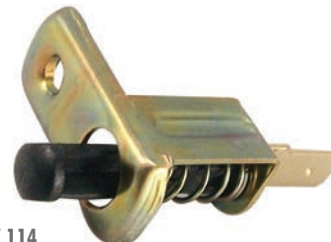

GM

DP7.114

Interruptor de Porta

Chevette 74 >
GM: 8.940.745