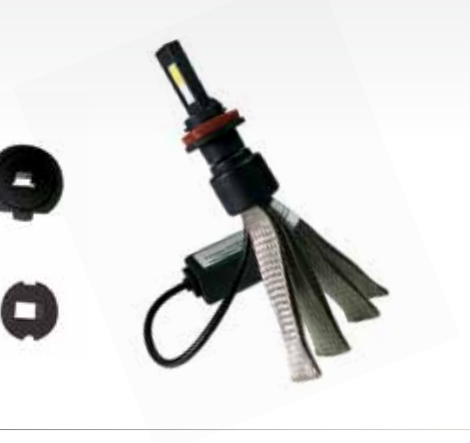

SUPER LED

6000K / 4 EM 1

SUPER LED 12/24 (H1, H8, H11)

TG-10.3.001 - Lumens: 3200 cada, Power: 25W

SUPER LED 12/24 (H3, H7, H27, HB3, HB4)

TG-10.3.002 - Lumens: 3200 cada, Power: 25W

SUPER LED 12/24 (H4)

TG-10.3.003 - Lumens: 3200 cada, Power: 25W